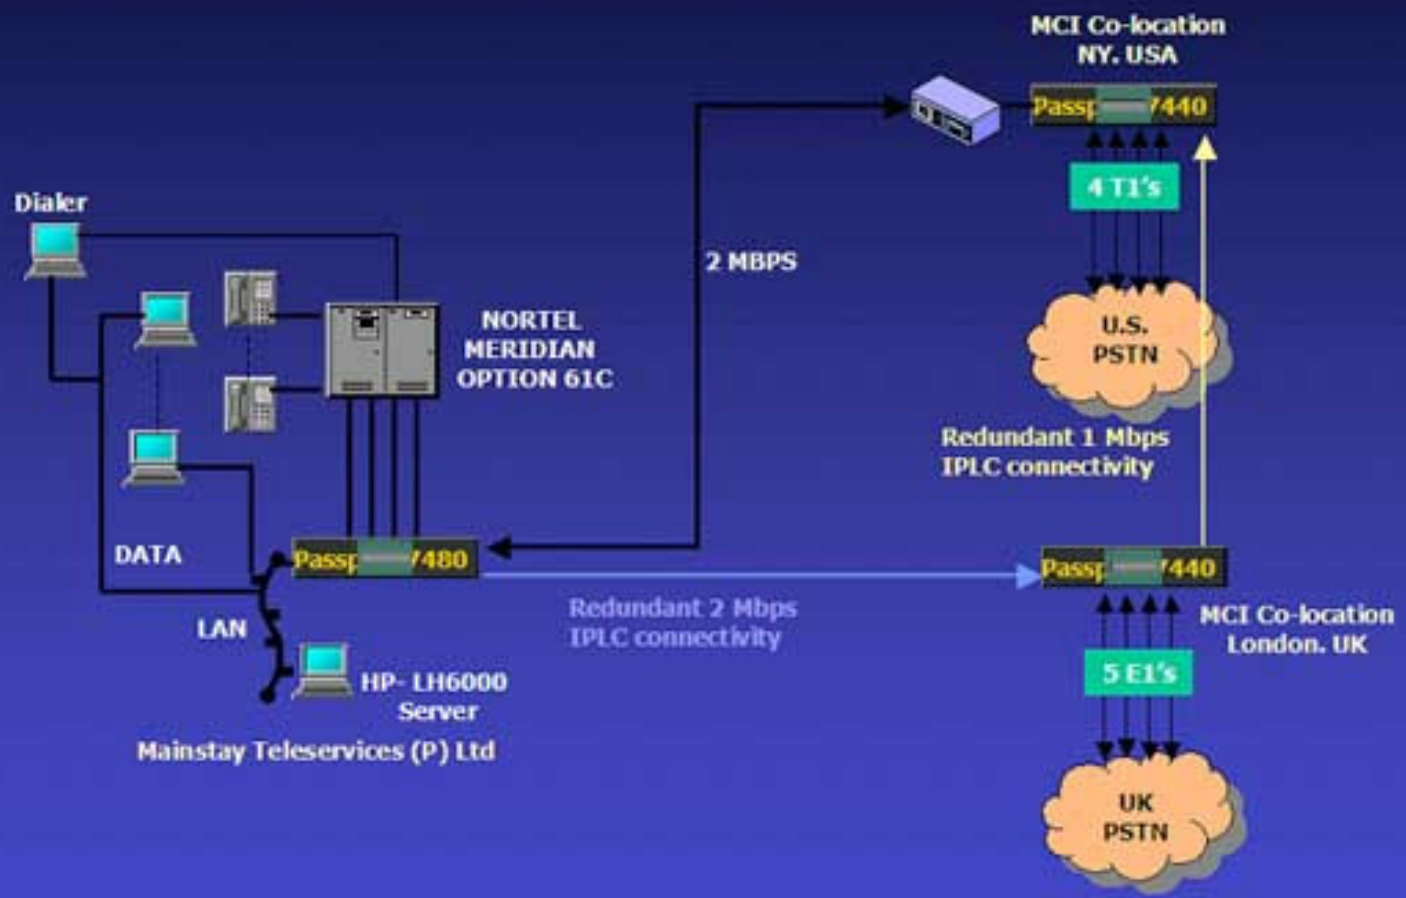

TildaMainstay Network Diagram

Specification Sheet	
Seats	220 Seats
Additional Ramp-up Capacity	120 Seats
Area	25,000 Sq. Ft.
Voice Connectivity (US)	2 MBPS
Channels / Lines	192
Voice Provider	MCI – USA / VSNL – India
Termination	New York
Route	Atlantic
Redundant Voice Connectivity (1 MBPS (US) and 1 MBPS (UK))	2 MBPS
Redundant Channels / Lines	160
Redundant Voice Provider	MCI – UK / Reliance - India
Redundant Termination	London
Other Redundancy Routes	Atlantic
Local Loop	Duplicate Local Loop – OFC
Redundant Call Center	Group Owned Call Center outside Bangalore
ACD	Nortel Symposium Call Center Server
MUX / DMUX	Nortel Meridian Option 61 C with Nortel Passport 7480
Dialer	Intel Dialogic Card based, Plato in-house Developed
CRM Software	In House Developed
ECRM Software	In House Developed
Knowledge Base	In House Developed
Operating System	Windows 2000
Domain Controller	Xeon HP LH6000
Data Switching	Matrix E5 Series
Network (LAN)	Lucent Certified
Software Capability	In-house
Level 1 - Power Main Backup	
Level 1 - UPS Redundant Backup	40 KVA 4 Hours Battery Backup
Level 2 – Generator	250 KVA, One Minute Switching Capability
Level 3 – Generator	Mobile Generator within 4 Hours